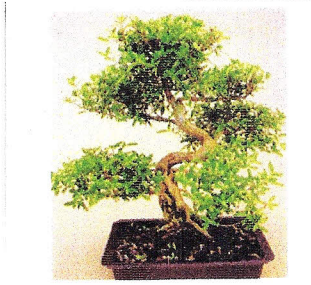

Ficus Retusa

5"	\$12.00
6"	\$18.00
8"	\$27.00
10"	\$42.00
12"	\$72.00
14"	\$139.50
16"	\$252.00
18"	\$600.00

A tree that can grow in most environments. It makes this tree a unique addition to any collection.

Fukien Tea

5"	\$12.00
6"	\$28.00
8"	\$27.00
10"	\$42.00
12"	\$72.00
14"	\$139.50
16"B	\$600.00
18"	\$900.00

The Fukien Tea is a perfect tree for the beginning bonsai artist. It is a fast growing hardy tree. With its small leaves, delicate white flowers, and gnarled trunk, it is one of the most interesting bonsai trees available.

Serissa, Snow Rose

5"	\$12.00
6"	\$18.00
8"	\$27.00
10"	\$42.00
12"	\$72.00
14"	\$139.50

Also called "Thousand Star" because of the multitude of small white flowers that this tree produces, it makes a great bonsai. The heavy trunks and interesting surface roots give this tree the sought after aged look.